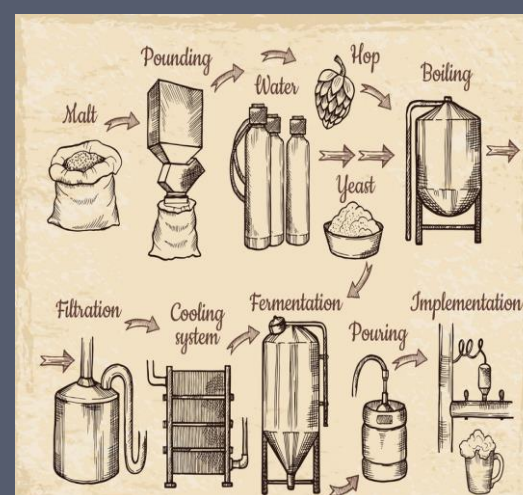

5500

Jacob's Creek Chardonnay, Australia

4950

1250

Fratelli classic chenin

3500

Grovers Sauvignon Blanc

2950

675

Sula Vineyard Chenin Blanc

2950

675

Our standard measure is 30 ml. and for wine by glass is 150 ml. Prices are exclusive of applicable government taxes

Beverages

Coffee 54Kcal 150ml 	295
Freshly brewed coffee regular decaffeinated espresso cafe latte cappuccino South Indian filter coffee Mocha	
Tea 20Kcal 150ml 	275
Darjeeling English breakfast Assam earl grey green tea chamomile Indian masala selection	
Juices 162Kcal 245ml 	375
apple beetroot carrot beetroot orange watermelon spinach ginger cucumber, mint	
Detoxifying Juices 122Kcal 245ml 	375
ABC – apple, beetroot, carrot Beetroot & orange Watermelon, spinach & ginger Cucumber & mint	
Milk Shakes 470Kcal 245ml 	375
Strawberry chocolate nougat banana mango	
Flavoured ice tea 20Kcal 245ml 	275
Orange lime peach berry	
Fresh lime soda water	255
Tonic water	325
Ginger ale	325
Energy drink	325
Bottled water	255
Mineral water	355
Sparkling water	395
Aerated beverage	255
Blended Water	275 425